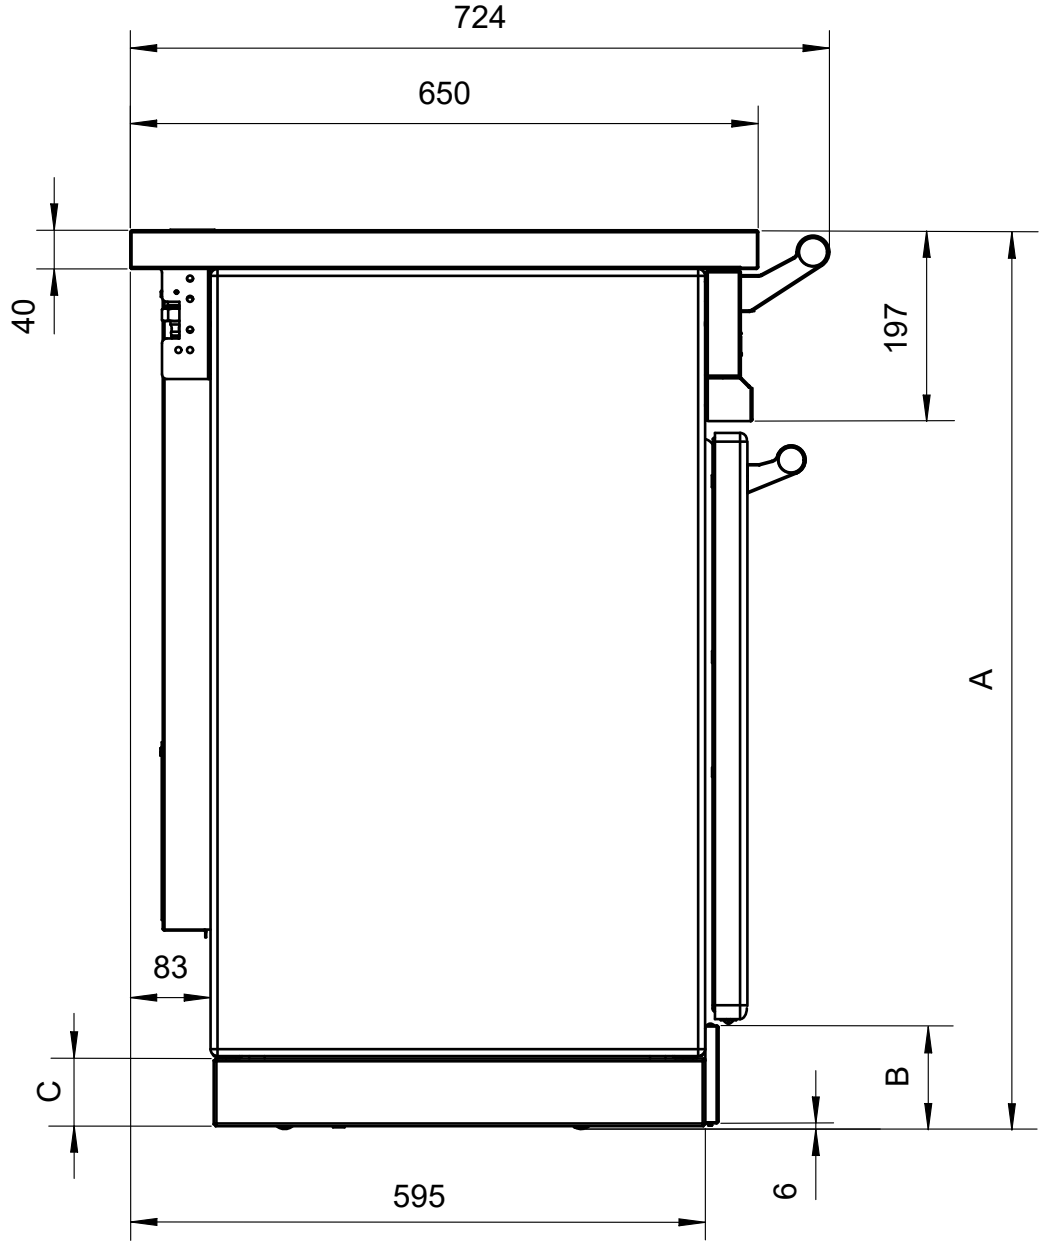

This cover allows to increase the capacity of the tray cavity.
The capacity is raised to 17 litres.

Ref.: LCVC

END-GRAIN CHOPPING BOARD.

This board fits over the Multi-cooker when not in use.

Ref.: LPB

SIDE VIEWS "Classic" CUPBOARD

Height	900	915	930	945	960
A	900	915	930	945	960
B	77	92	107	122	137
C	40	55	70	85	100

SIDE VIEWS "Modern" CUPBOARD

Height	900	915	930	945	960
A	900	915	930	945	960
B	77	92	107	122	137
C	40	55	70	85	100