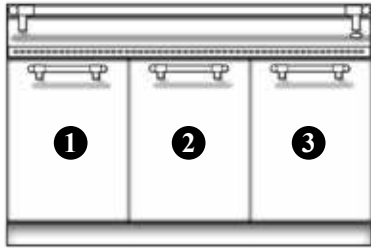

A. Select the desired door configuration.

Ref.	Price	Ref.	Price	Ref.	Price
☐ LCA 1203-D		☐ LCA 1203-G		☐ LCA 1203-3D	
				☐ LCA 1203-3G	

B. Select the colour finish, the trims, or voltage.

Color	Ref.	Price	Trims & handles	Ref.	Price	Height (adjustable)	Ref.	Price	Voltage	Price
Satin black	☐ Standard		Brass	☐ Standard		900/914 mm	LRF 12-900	☐	<i>(Only with warming cupboard, and table options)</i> 230 V Single phase ☐	
Other colors	☐ LCAOC 1200		Chrome	☐ LCAF 1200 CR		915/929 mm	LRF 12-915	☐		
Please specify.			Chrome mat	☐ LCAF 1200 CM		930/940 mm	Standard	☐		
			Brushed Stainless Steel	☐ LCAF 1200 S		945/959 mm	LRF 12-945	☐		
			Nickel	☐ LCAF 1200 N		960/974 mm	LRF 12-960	☐		

C. Select neutral cabinet or warming oven, position 1.

	Ref.	Price
Neutral cupboard ☐ Standard		
Warming cupboard ☐ ETL 001		

(Not possible with LAE 413 FR or LAE 010 CVA table options)

D. Select neutral cabinet or warming oven, position 2.

	Ref.	Price
Neutral cupboard ☐ Standard		
Warming cupboard ☐ ETL 001		

(Not possible with LAE 413 FR or LAE 010 CVA table options)

E. Select neutral cabinet or warming oven, position 3.

	Ref.	Price
Neutral cupboard ☐ Standard		
Warming cupboard ☐ ETL 001		

(Not possible with LAE 413 FR or LAE 010 CVA table options)