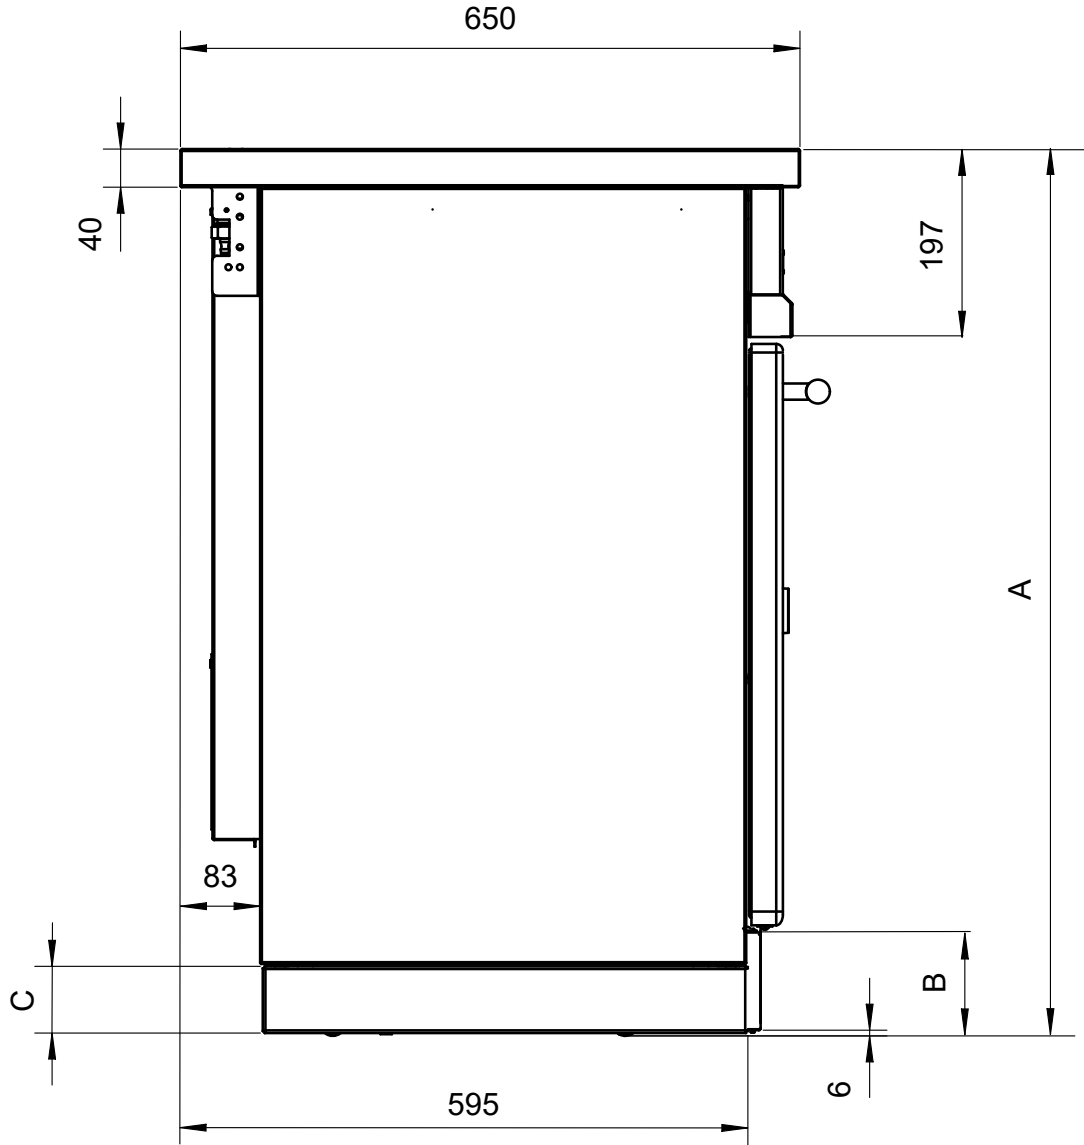

This cover allows to increase the capacity of the tray cavity.
The capacity is raised to 17 litres.

Ref.: LCVC

END-GRAIN CHOPPING BOARD.

This board fits over the Multi-cooker when not in use.

Ref.: LPB

SIDE VIEWS "Classic" CUPBOARD

Height	900	915	930	945	960
A	900	915	930	945	960
B	77	92	107	122	137
C	40	55	70	85	100

SIDE VIEWS "Modern" CUPBOARD

Height	900	915	930	945	960
A	900	915	930	945	960
B	77	92	107	122	137
C	40	55	70	85	100