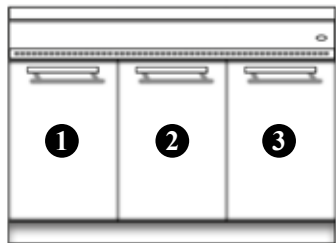

LMA 1203-D

A. Select the desired door configuration.

Ref.	Price	Ref.	Price	Ref.	Price	Ref.	Price
☐ LMA 1203-D		☐ LMA 1203-G		☐ LMA 1203-3G		☐ LMA 1203-3D	

B. Select the colour finish, the trims, or voltage.

Color	Ref.	Price	Trims & handles	Ref.	Price	Height (adjustable)	Ref.	Price	Voltage	Price
Satin black	☐ Standard		Brass	☐ Standard		900/914 mm	LRF 12-900	☐	<i>(Only with warming cupboard, and table options)</i> 230 V Single phase ☐	
Other colors	☐ LMAOC 1200		Chrome	☐ LMAF 1200 CR		915/929 mm	LRF 12-915	☐		
Please specify.			Chrome mat	☐ LMAF 1200 CM		930/940 mm	Standard	☐		
			Brushed Stainless Steel	☐ LMAF 1200 S		945/959 mm	LRF 12-945	☐		
			Nickel	☐ LMAF 1200 N		960/974 mm	LRF 12-960	☐		

C. Select neutral cabinet or warming oven, position 1.

	Ref.	Price		Ref.	Price
Neutral cupboard	☐ Standard		Warming cupboard	☐ ETL 001	<i>(Not possible with LAE 413 FR or LAE 010 CVA table options)</i>

D. Select neutral cabinet or warming oven, position 2.

	Ref.	Price		Ref.	Price
Neutral cupboard	☐ Standard		Warming cupboard	☐ ETL 001	<i>(Not possible with LAE 413 FR or LAE 010 CVA table options)</i>

E. Select neutral cabinet or warming oven, position 3.

	Ref.	Price		Ref.	Price
Neutral cupboard	☐ Standard		Warming cupboard	☐ ETL 001	<i>(Not possible with LAE 413 FR or LAE 010 CVA table options)</i>